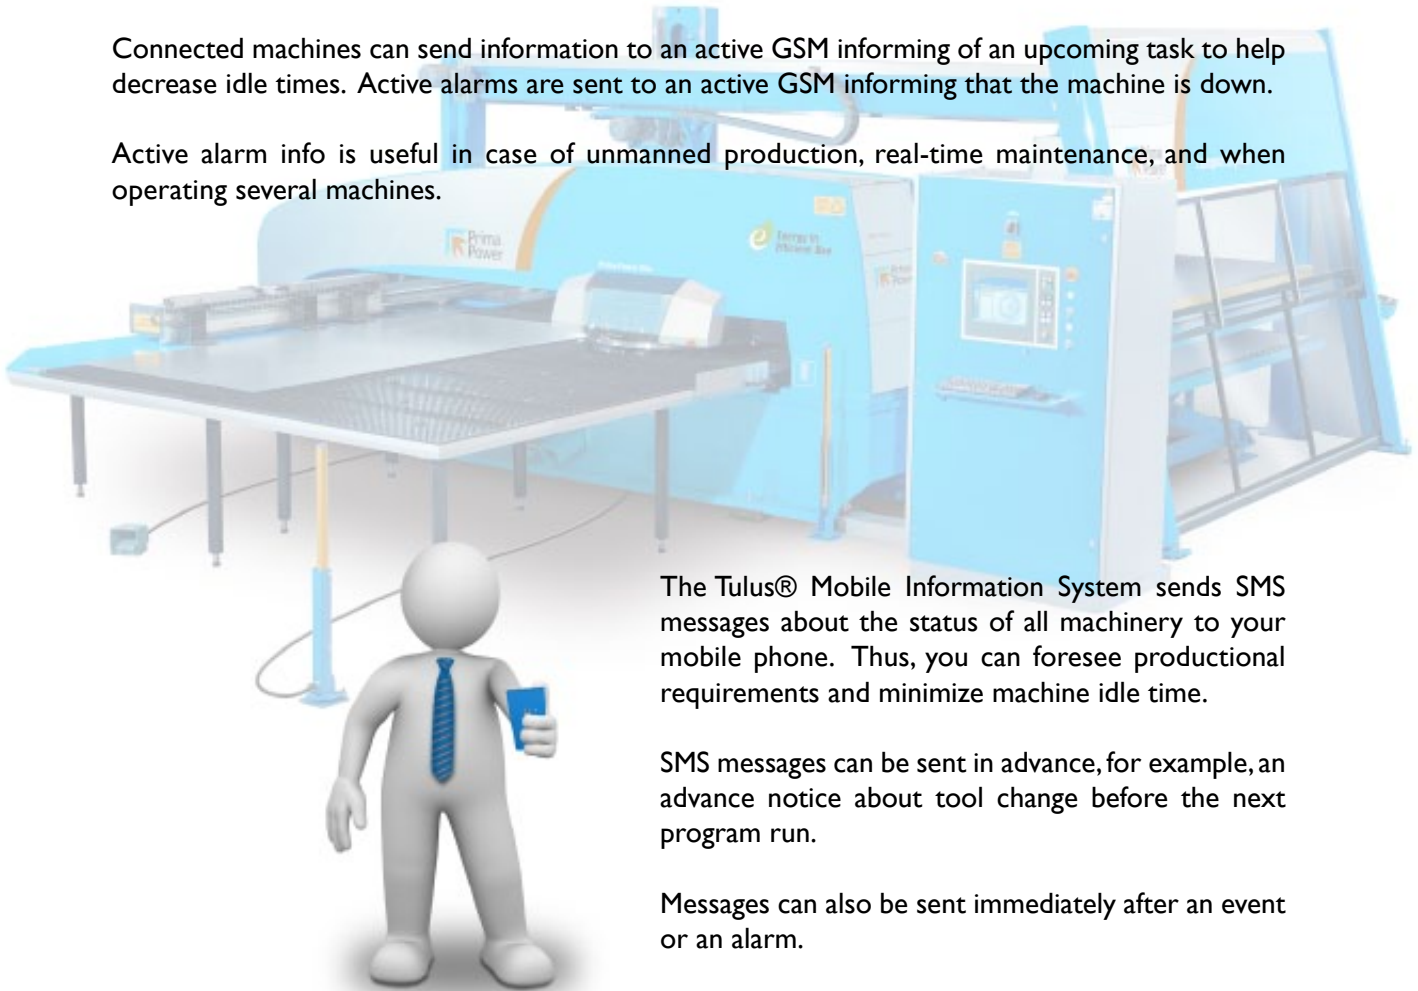

A mobile user can send an inquiry to a machine and retrieve its current status.

Connected machines can send information to an active GSM informing of an upcoming task to help decrease idle times. Active alarms are sent to an active GSM informing that the machine is down.

Active alarm info is useful in case of unmanned production, real-time maintenance, and when operating several machines.